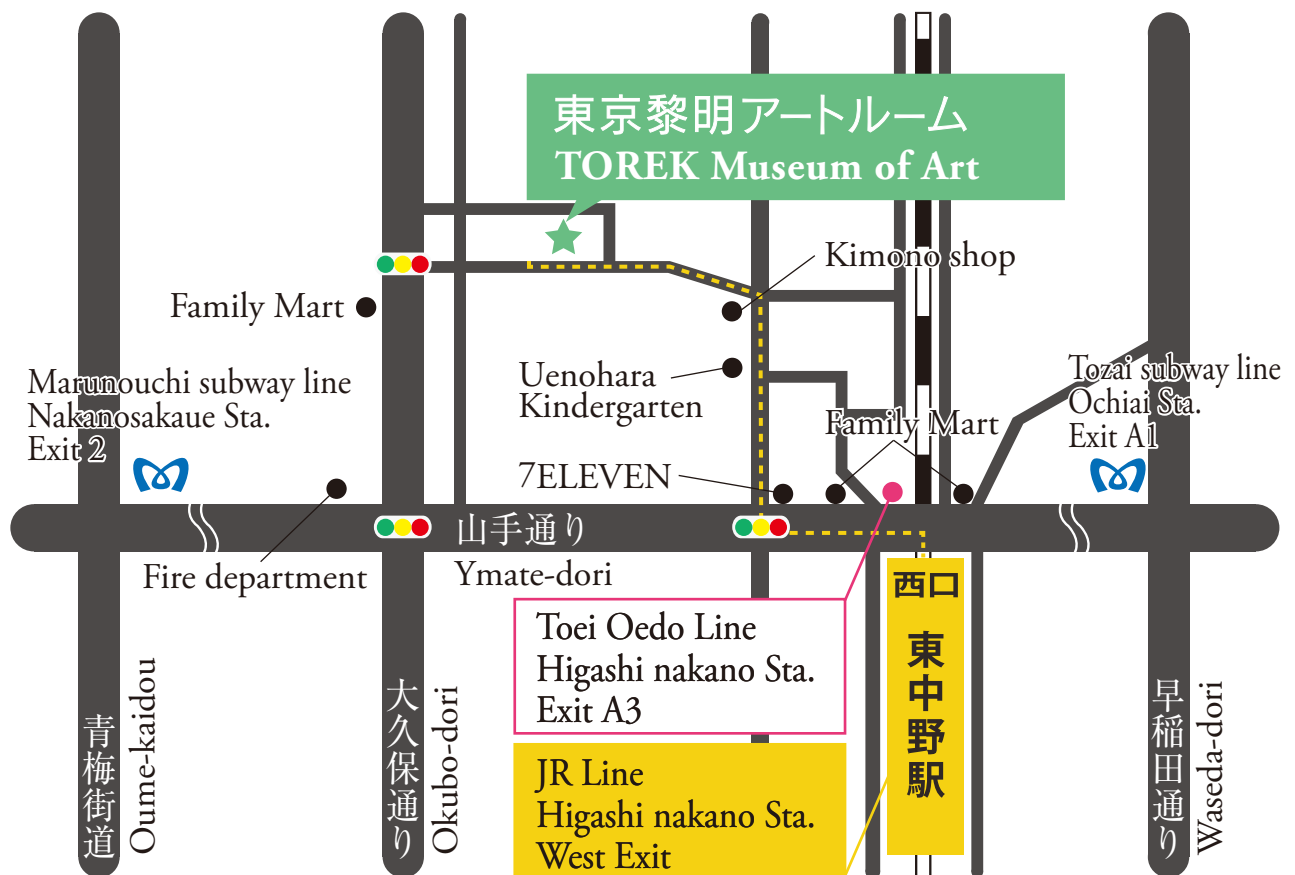

# How to reach us:

2-10-13 Higashi Nakano, Nakano-ku, Tokyo

164-0003

Tel 03-3369-1868

<http://www.museum-art.torek.jp/>

By train

- JR Line 7 minutes' walk from JR Line Higashi nakano Sta.
- Toei Oedo Line 7 minutes' walk from Toei Oedo Line Higashi nakano Sta.
- Subway Line 13 minutes' walk from Marunouchi subway Line Nakanosakaue Sta.  
14 minutes' walk from Tozai subway Line Ochiai Sta.